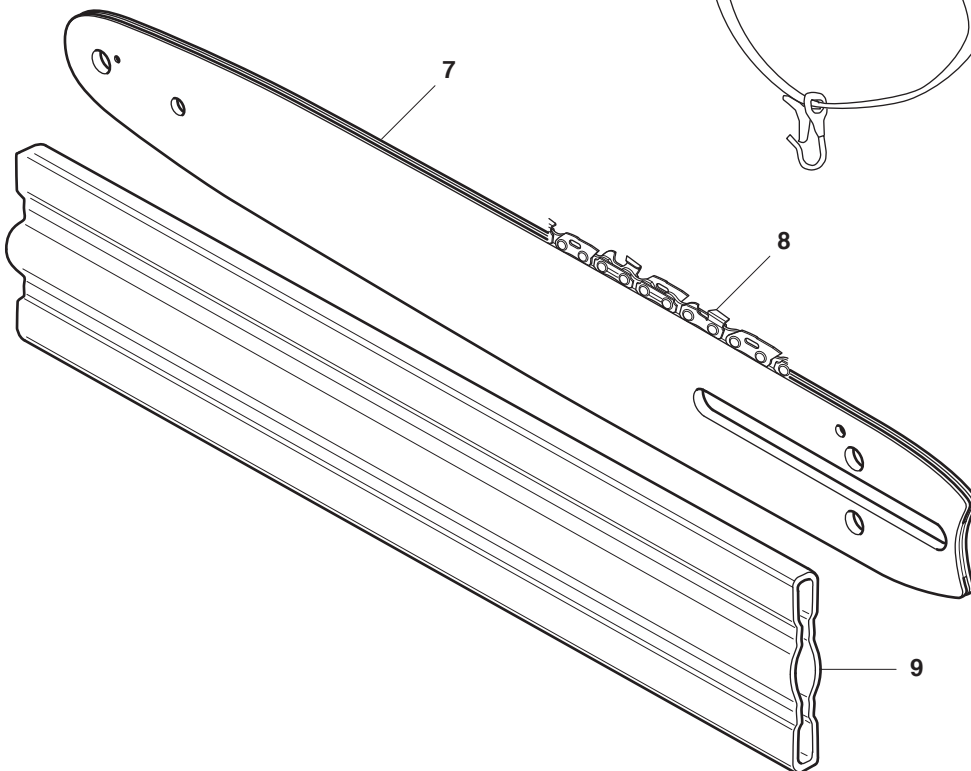

R 327P4, 327P5x
ACCESSORIES

Page R   327P4   ACCESSORIES
327P5x

Position	Article	Quantity	Notes	Kit
1	537 04 07-10	1		
2	501 69 17-01	1		1
3	502 21 58-01	1		1
4	503 98 96-01	1		
5	531 00 92-05	1		
6	537 21 62-02	1	(USA)	
6	537 21 62-01	1		
7	501 95 92-40	1	(10") 3/8"	
7	501 95 92-45	1	(12") 3/8"	
8	501 84 21-40	1	(10") 3/8" 1,3mm 40DL	
8	501 84 21-45	1	(12") 3/8" 1,3mm 45DL	
9	537 12 99-01	1		
10	505 20 43-01	1	Balance flex