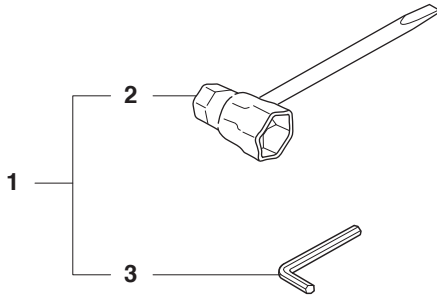

R 327P4, 327P5x
ACCESSORIES

Page R   327P4   ACCESSORIES
327P5x

Position	Article	Quantity	Notes	Kit
1	537 04 07-10	1		
2	501 69 17-01	1		1
3	502 21 58-01	1		1
4	503 98 96-01	1		
5	531 00 92-05	1		
6	537 21 62-02	1	(USA)	
6	537 21 62-01	1		
7	501 95 92-40	1	(10") 3/8"	
7	501 95 92-45	1	(12") 3/8"	
8	501 84 21-40	1	(10") 3/8" 1,3mm 40DL	
8	501 84 21-45	1	(12") 3/8" 1,3mm 45DL	
9	537 12 99-01	1		
10	505 20 43-01	1	Balance flex